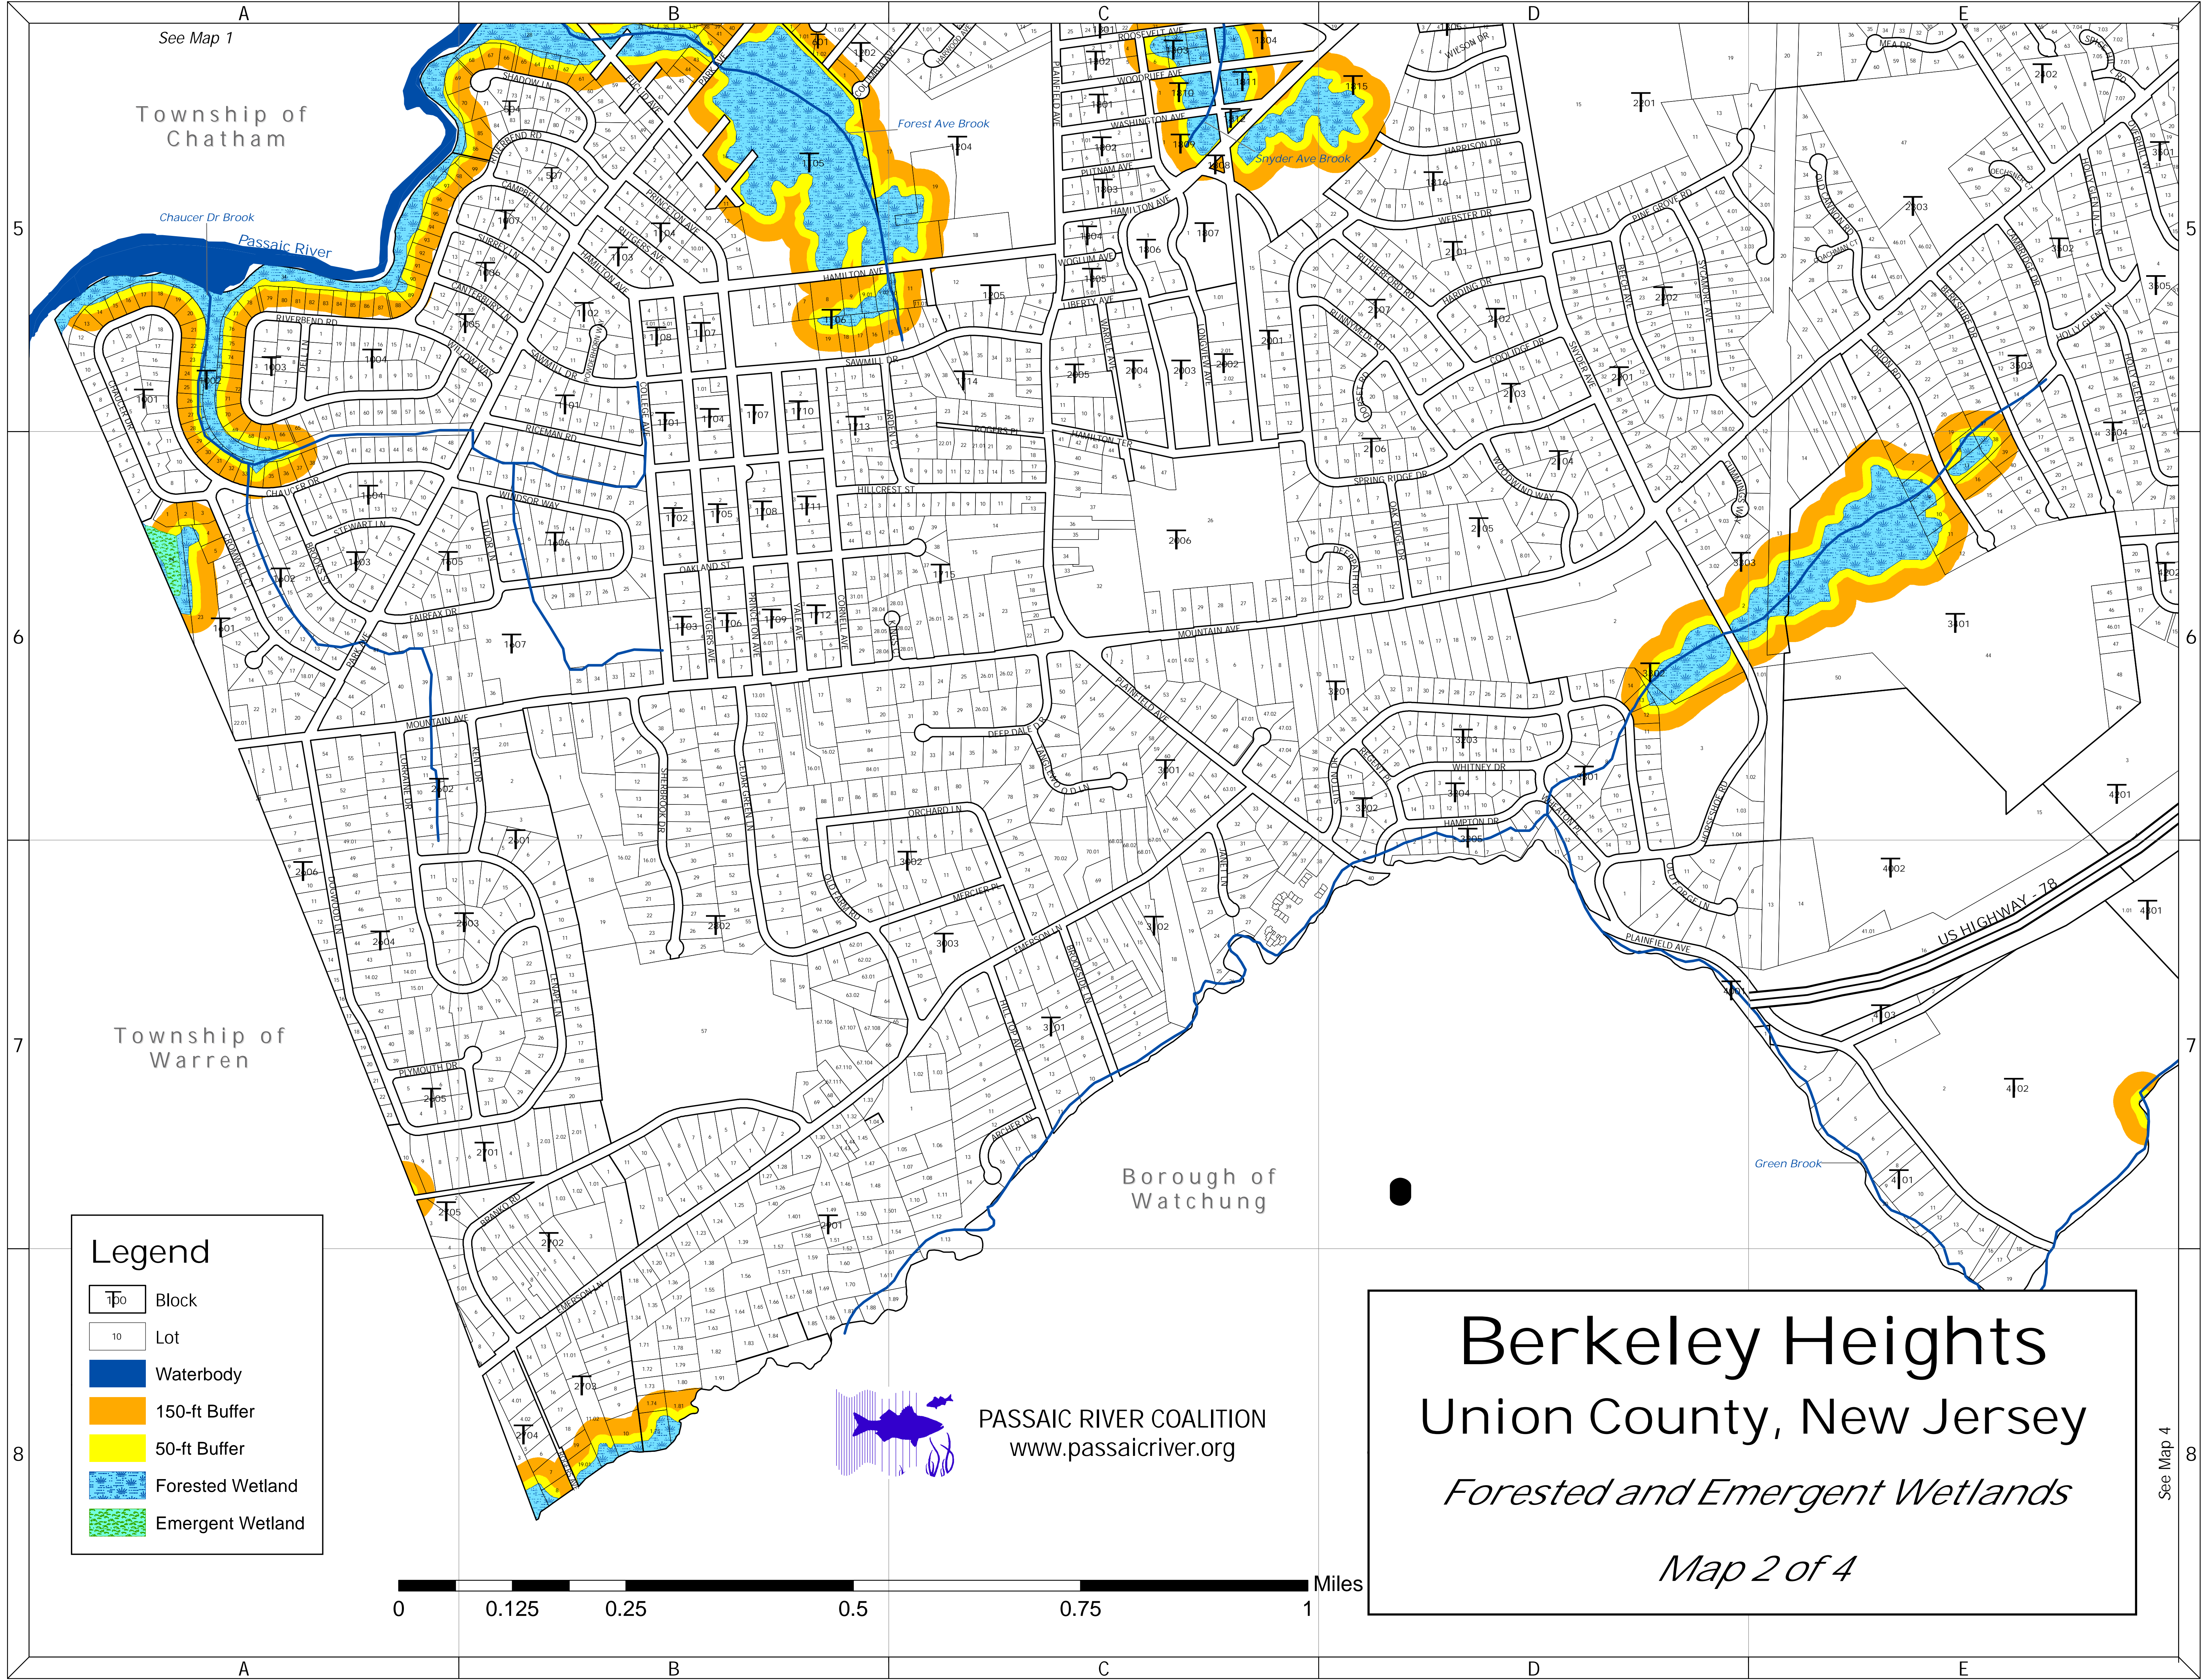

See Map 1

Township of Chatham

Legend

- Block
- Lot
- Waterbody
- 150-ft Buffer
- 50-ft Buffer
- Forested Wetland
- Emergent Wetland

PASSAIC RIVER COALITION
www.passaicriver.org

Berkeley Heights
 Union County, New Jersey
Forested and Emergent Wetlands
 Map 2 of 4

See Map 4