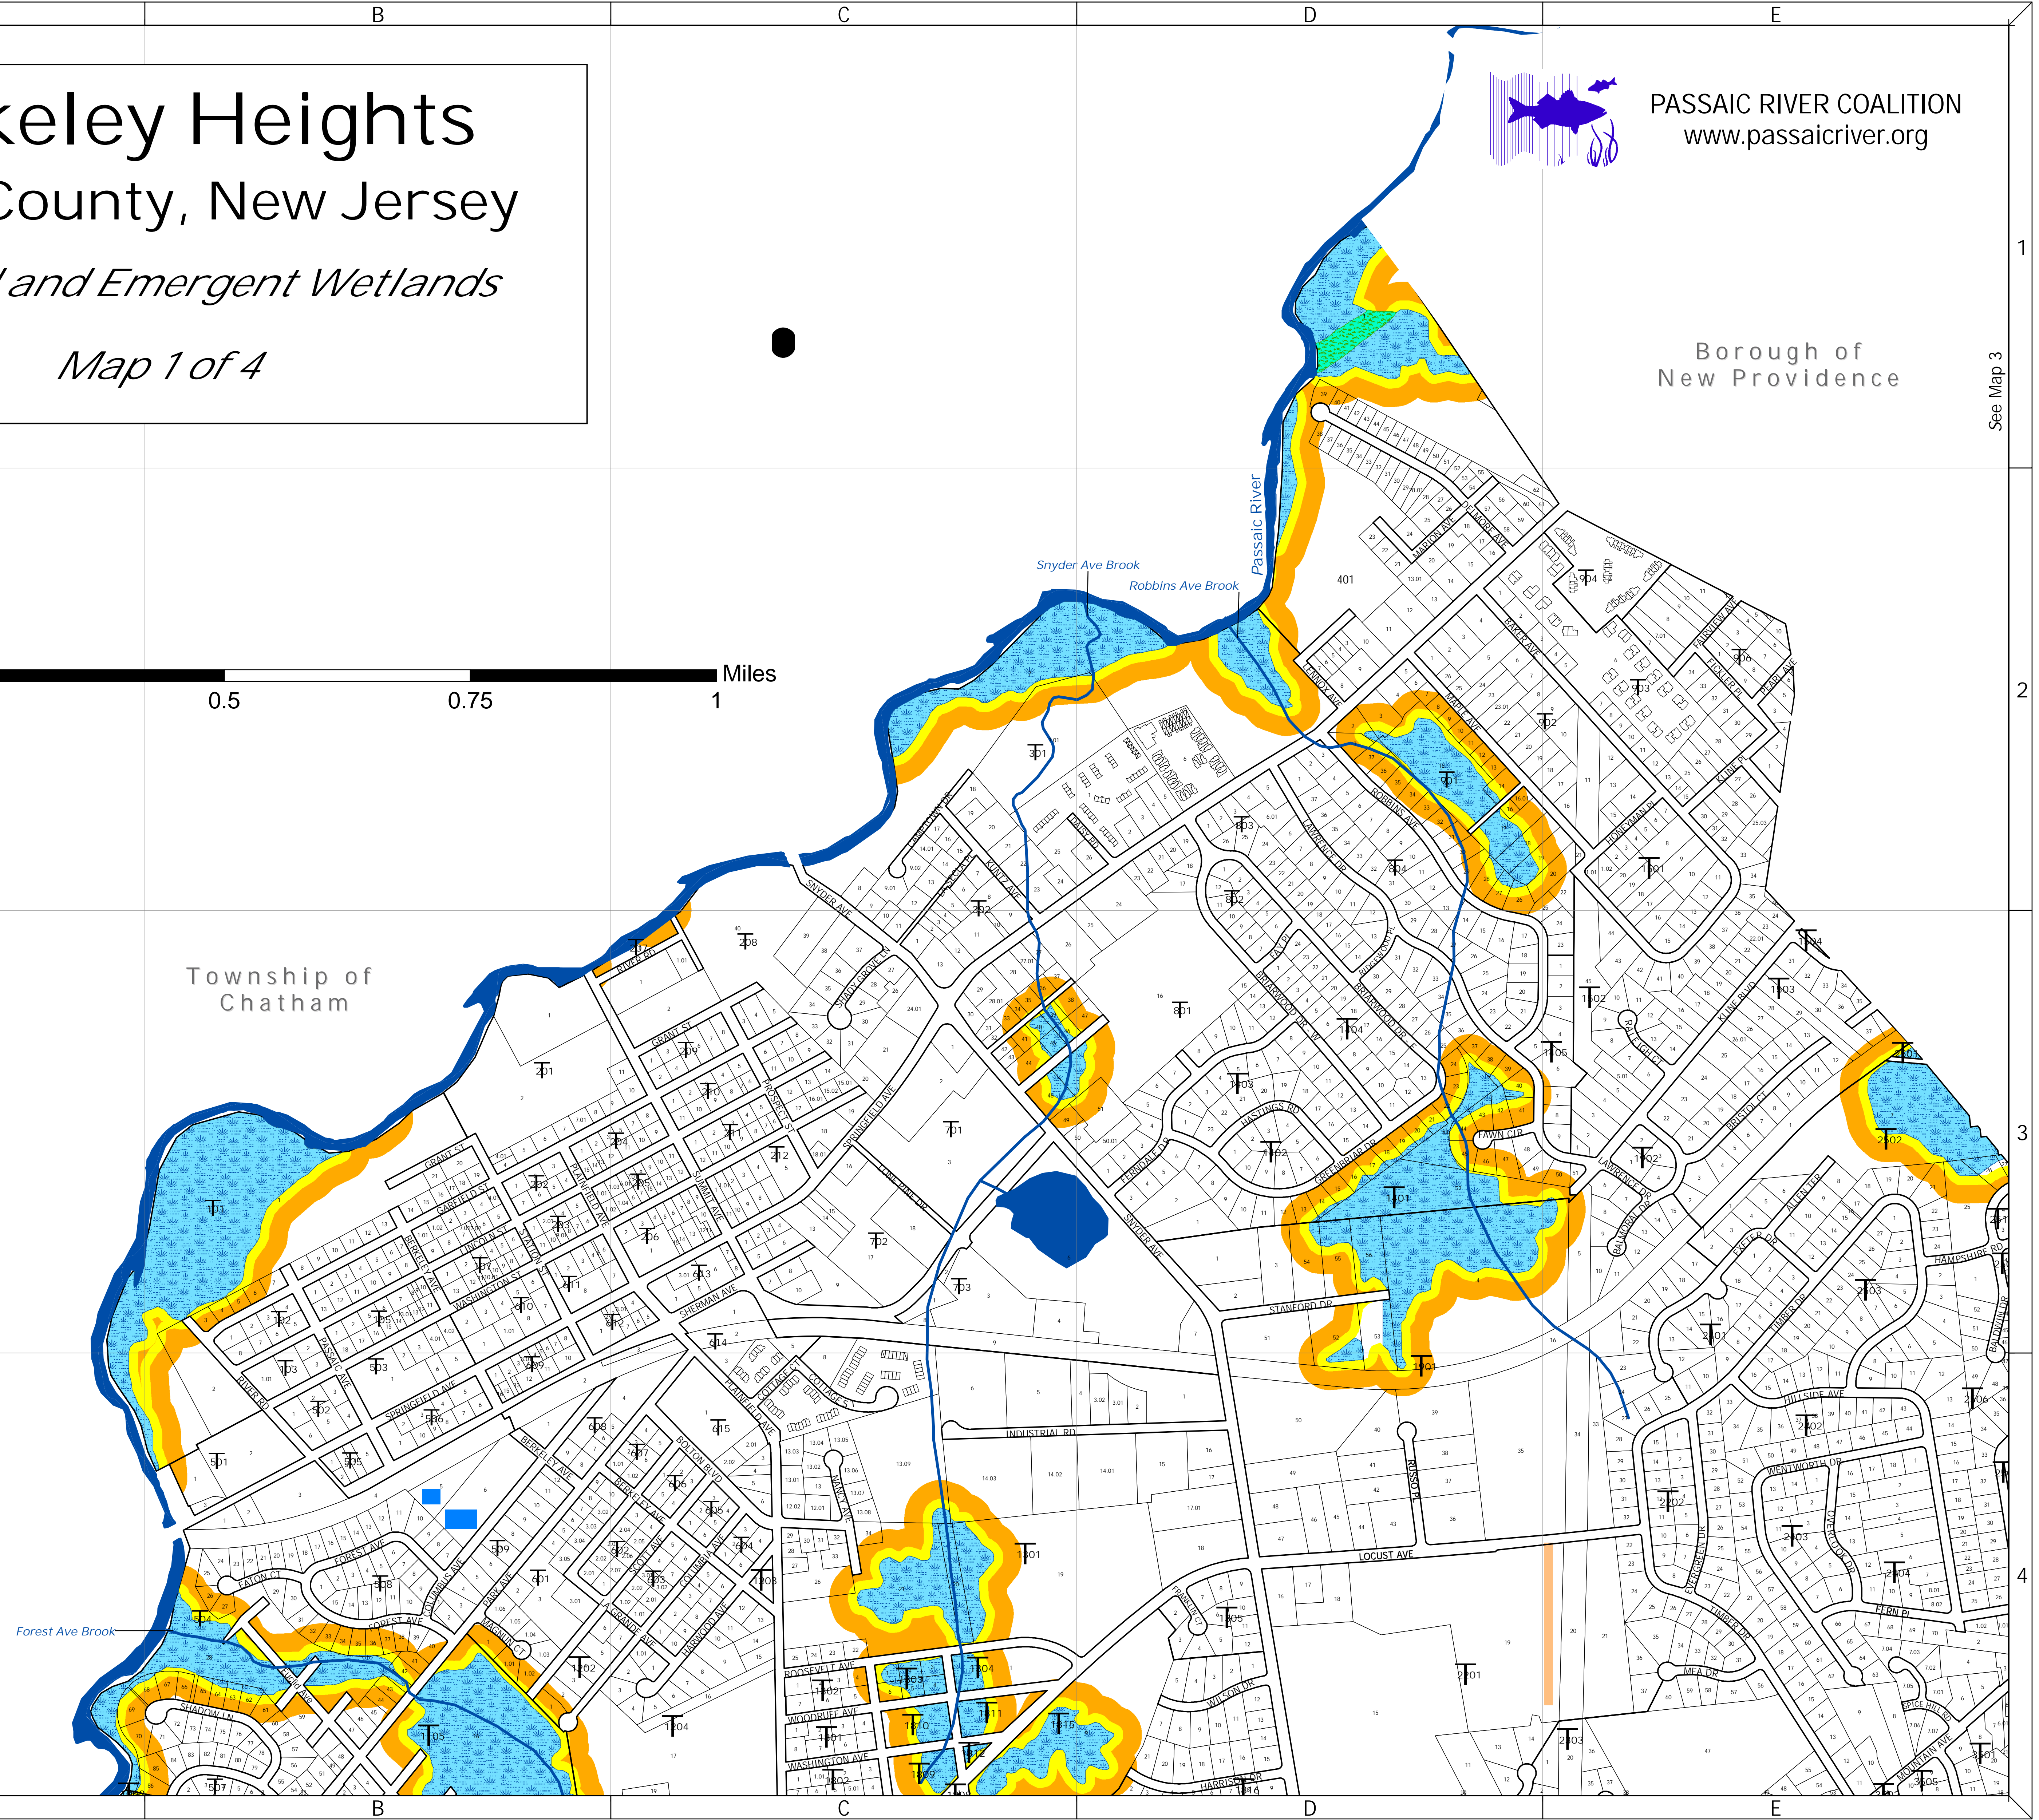

Berkeley Heights Union County, New Jersey

Forested and Emergent Wetlands

Map 1 of 4

PASSAIC RIVER COALITION
www.passaicriver.org

Borough of
New Providence

See Map 3

Legend

- Block
- Lot
- Waterbody
- 150-ft Buffer
- 50-ft Buffer
- Forested Wetland
- Emergent Wetland

See Map 2

A

B

C

D

E